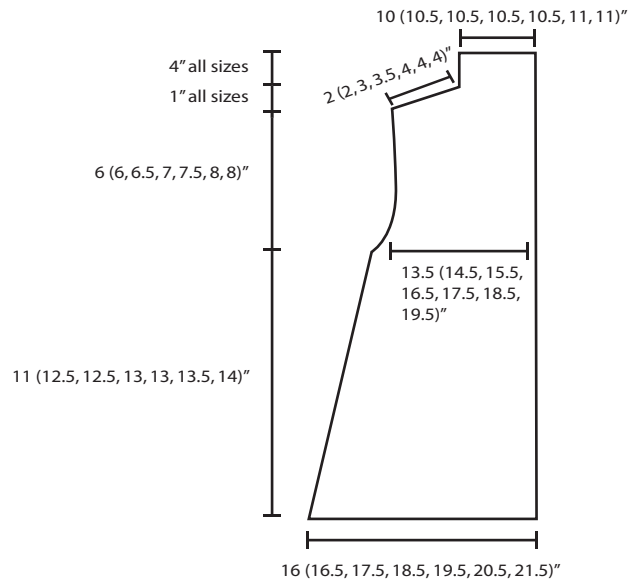

Back

Right Front

Sweater Bottom (Brioche)

Sleeve