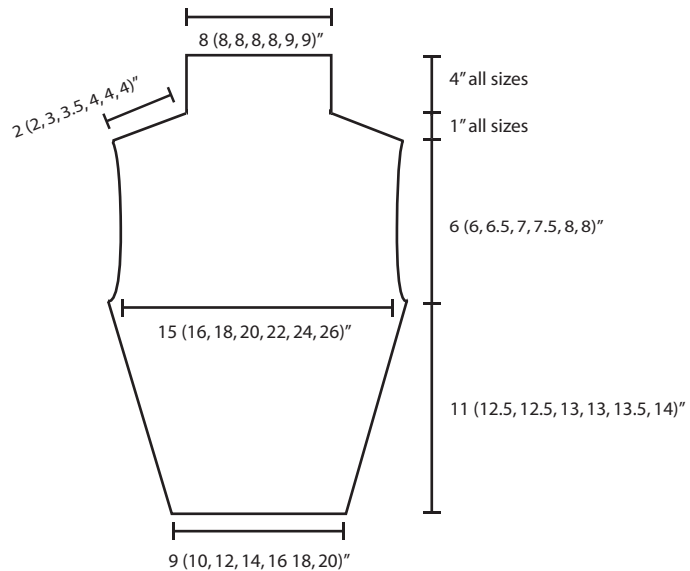

Back

Right Front

Sweater Bottom (Brioche)

Sleeve